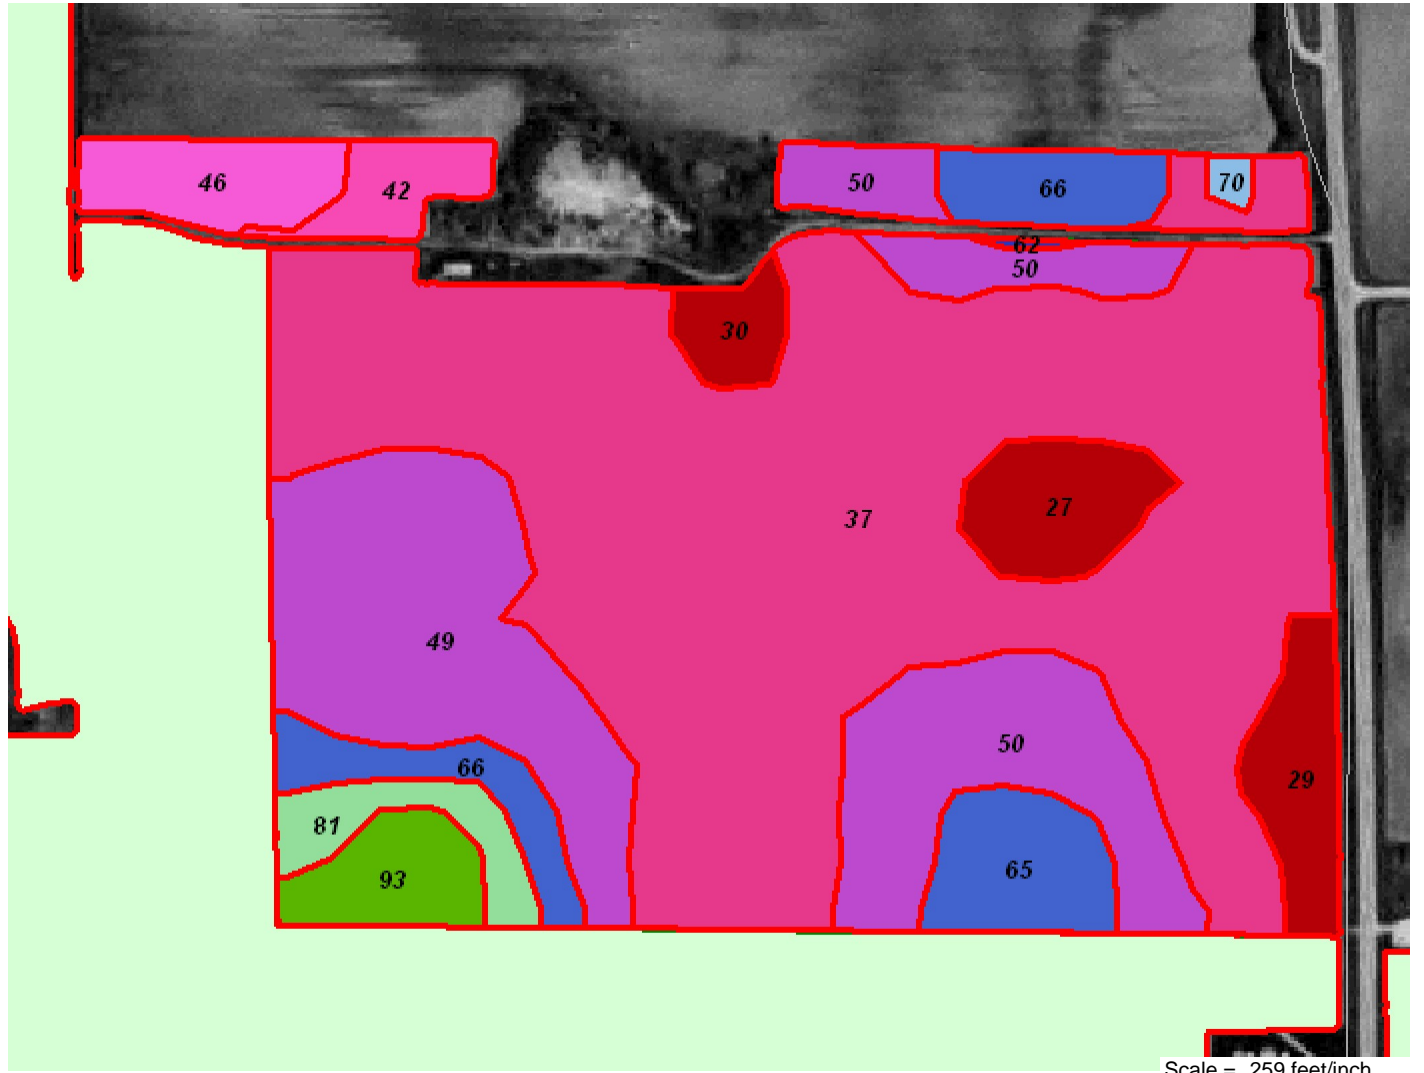

# Larry Smith

P

Prepared For: Larry Smith

Farm: Smith

Field: BWJP-1

Crop Zone:

Crop Year:

Acres: 79.37

County: Vermilion, IL

Twp Rng Sec:

Directions:

## Layer Summary

Layer: BWJP-1 (Surface) -- P

Attribute: P

Acres: 79.37

Average: 54

Weighted Average: 44

Minimum: 27

Maximum: 93

P (LbsPerAcre (st))